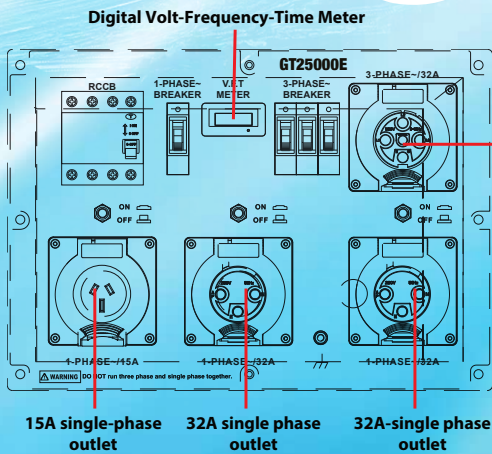

GT25000E **ELECTRIC START** GENERATOR

18000W/22.5kVA

The massive 65L fuel tank and industrial quality of the GT25000E will keep you in power all day. With the unique GT Power features like the industrial air cleaner and muffler system, superior-duty copper-wound alternator, automatic voltage regulator and low oil alert, this generator allows you to tackle any task.

This machine is the 'Big Boy' in the range with single & three-phase capabilities, packing a serious punch. With a massive 18000W (max) power output and multiple heavy duty power-outlets, the GT25000E allows for easy powering of a house, workshop or a work-site. This is an ideal generator for back-up power in natural disasters.

1x
THREE PHASE
(32A) OUTLETS

3x
SINGLE PHASE
(15A & 32A)

GT POWER 2 YEAR WARRANTY COMMERCIAL

GT POWER 4 YEAR WARRANTY DOMESTIC

Three Phase - 415V
Single Phase - 230V

OUTPUT (Max)	AMPS (Max)	OUTPUT (Rated)	kVA	ENGINE TYPE	dba RATING	STARTING SYSTEM	FUEL TANK CAPACITY	RUN TIME	LOW OIL ALERT	POWER OUTLETS	DIGITAL HR METER	L x W x H (mm)	WEIGHT
18000W	32	17000W	22.5	4 Stroke OHV	82	Electric/Recoil	65L	8.5hrs @50%	✓	4	✓	1000x690x1150	247kg